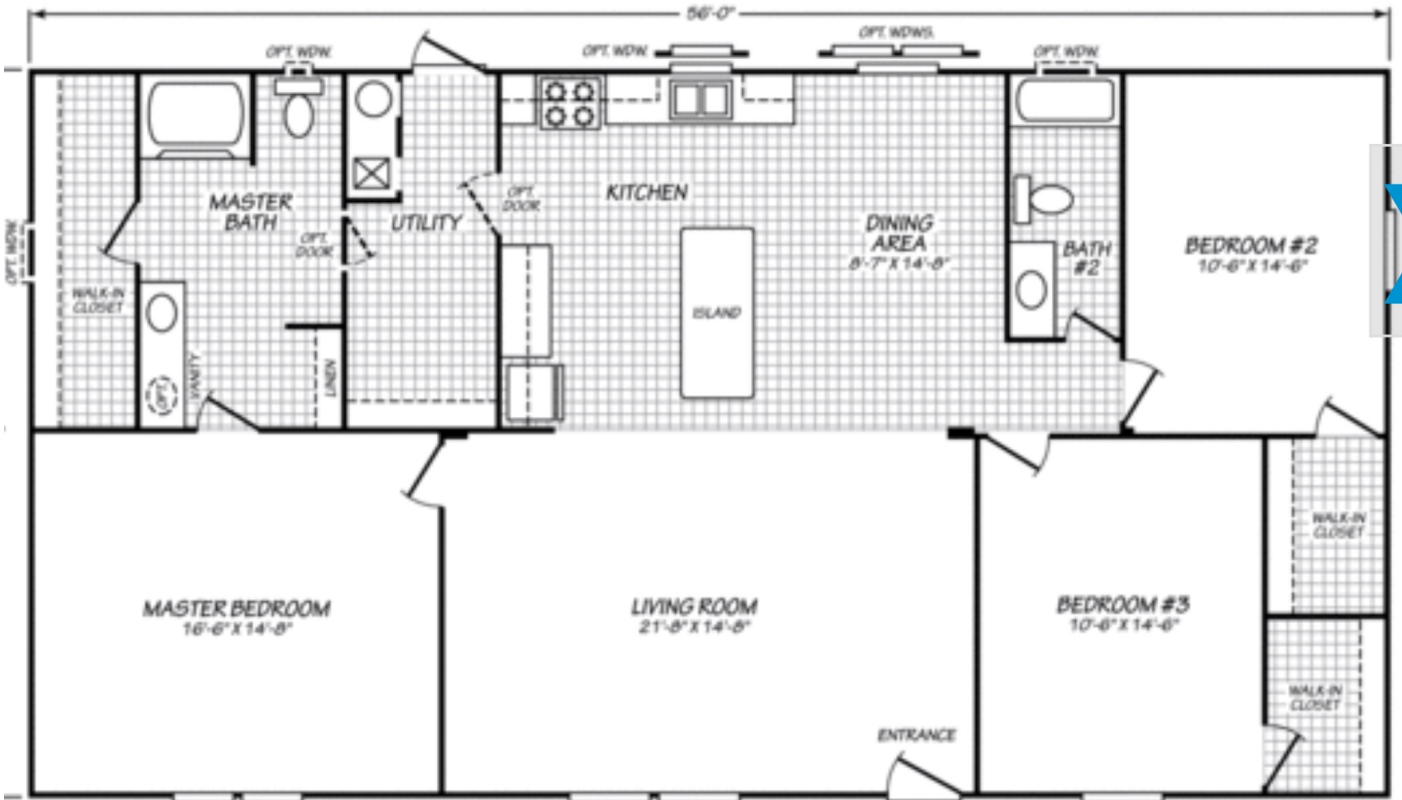

##, FLEETWOOD 32563X 0,00 USD

iPad

12:50 PM  
fleetwoodhomes.com

72%

©2016 FLEETWOOD HOMES INC.  
ALL RIGHTS RESERVED

**PROPERTY INFORMATION:**

Address : 1050 county road 28, Clanton, 35046, Alabama  
Category : New Homes  
Property type : New  
Is Feature : Yes  
Sold : 0000-00-00  
Number bathrooms : 2  
Number bedrooms : 3