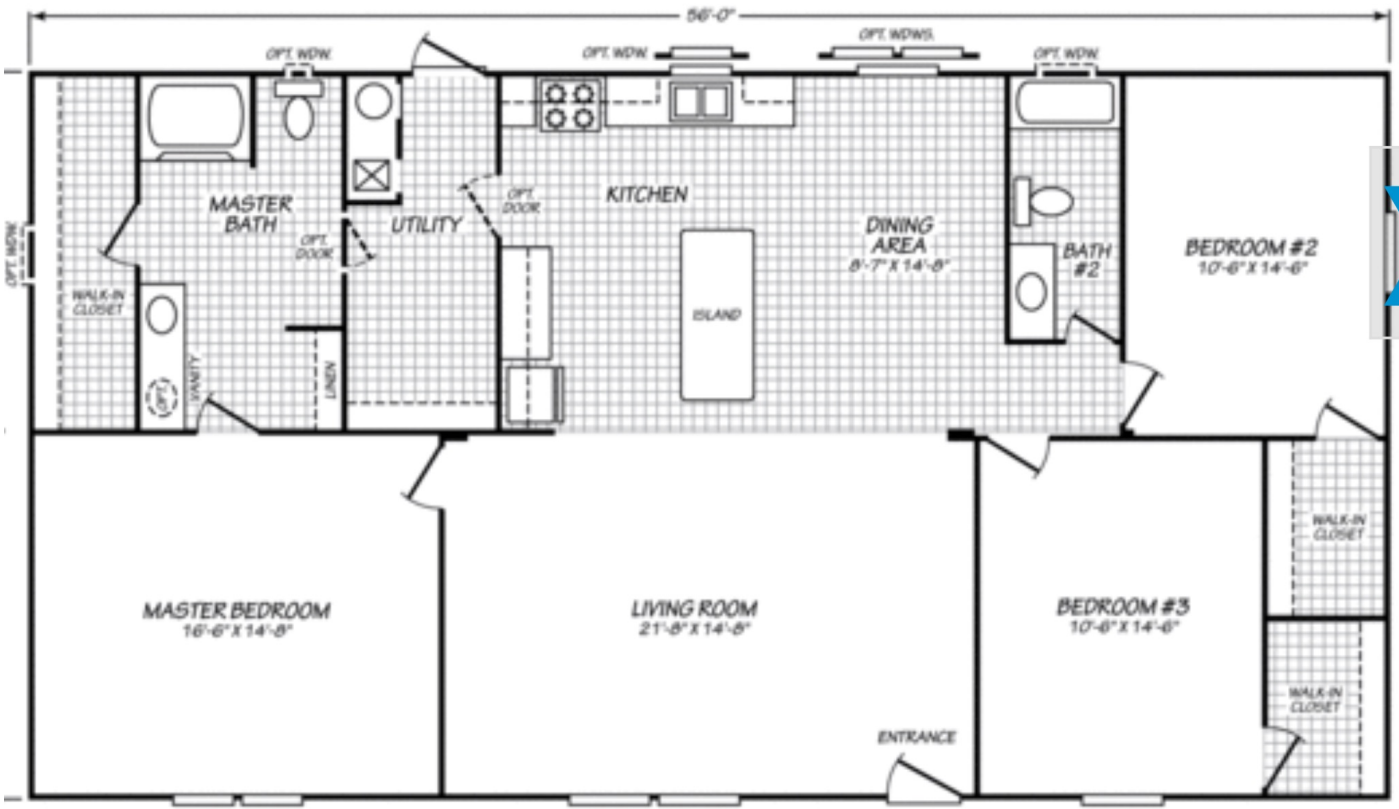

##, FLEETWOOD 32563X 0,00 USD

iPad

12:50 PM
fleetwoodhomes.com

72%

©2016 FLEETWOOD HOMES INC.
ALL RIGHTS RESERVED

PROPERTY INFORMATION:

Address : 1050 county road 28, Clanton, 35046, Alabama
Category : New Homes
Property type : New
Is Feature : Yes
Sold : 0000-00-00
Number bathrooms : 2
Number bedrooms : 3