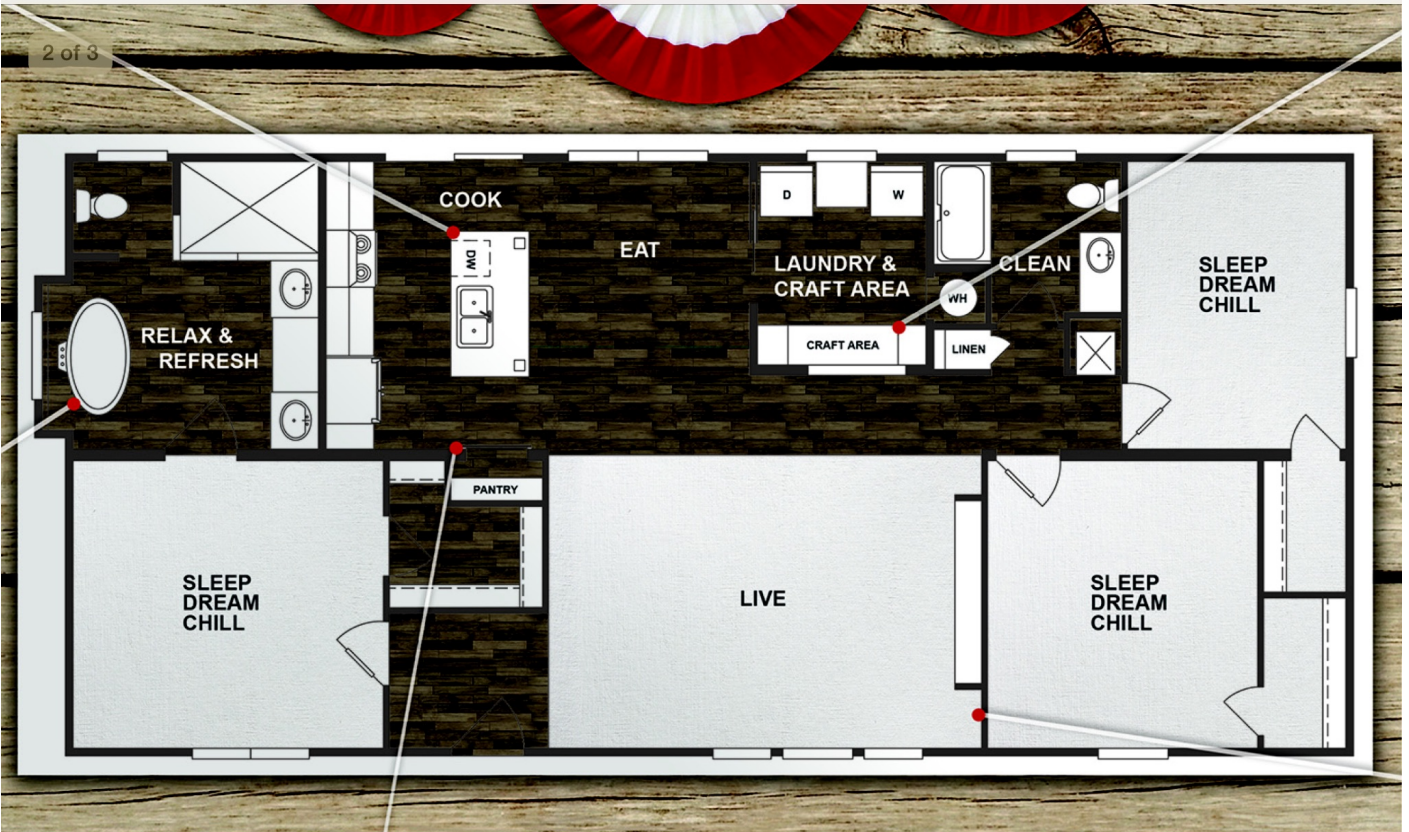

##, CLAYTON "THE PATRIOT" 0,00 USD

PROPERTY INFORMATION:

Address	: 37647 U S Hwy 280, Sylacauga, 35150, Alabama
Category	: New Homes
Property type	: New
Is Feature	: Yes
Sold	: 0000-00-00
Number bathrooms	: 2
Number bedrooms	: 3