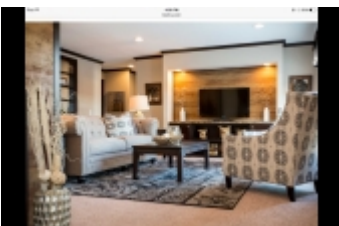

##, CLAYTON "THE PATRIOT" 0,00 USD

PROPERTY INFORMATION:

Address	: 37647 U S Hwy 280, Sylacauga, 35150, Alabama
Category	: New Homes
Property type	: New
Is Feature	: Yes
Sold	: 0000-00-00
Number bathrooms	: 2
Number bedrooms	: 3