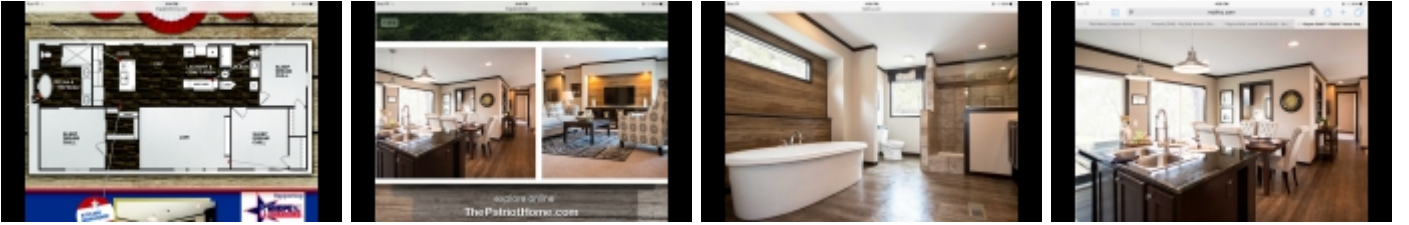

##, CLAYTON "THE PATRIOT" 0,00 USD

PROPERTY INFORMATION:

Address	: 37647 U S Hwy 280, Sylacauga, 35150, Alabama
Category	: New Homes
Property type	: New
Is Feature	: Yes
Sold	: 0000-00-00
Number bathrooms	: 2
Number bedrooms	: 3