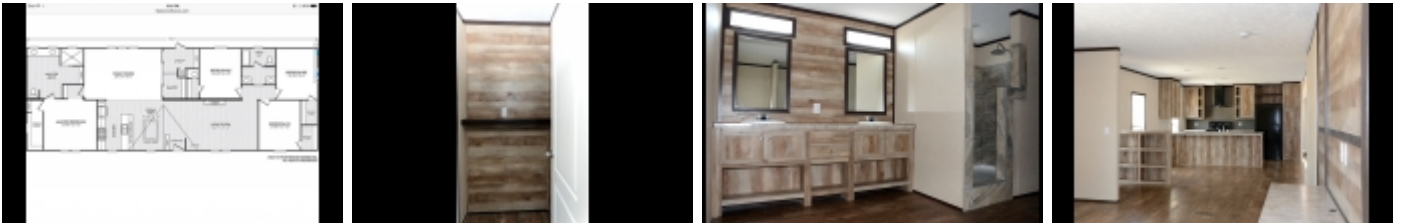

### PROPERTY INFORMATION:

Address	: 1050 county road 28, Clanton, 35046, Alabama
Category	: New Homes
Property type	: New
Sold	: 0000-00-00
Number bathrooms	: 2
Number bedrooms	: 4