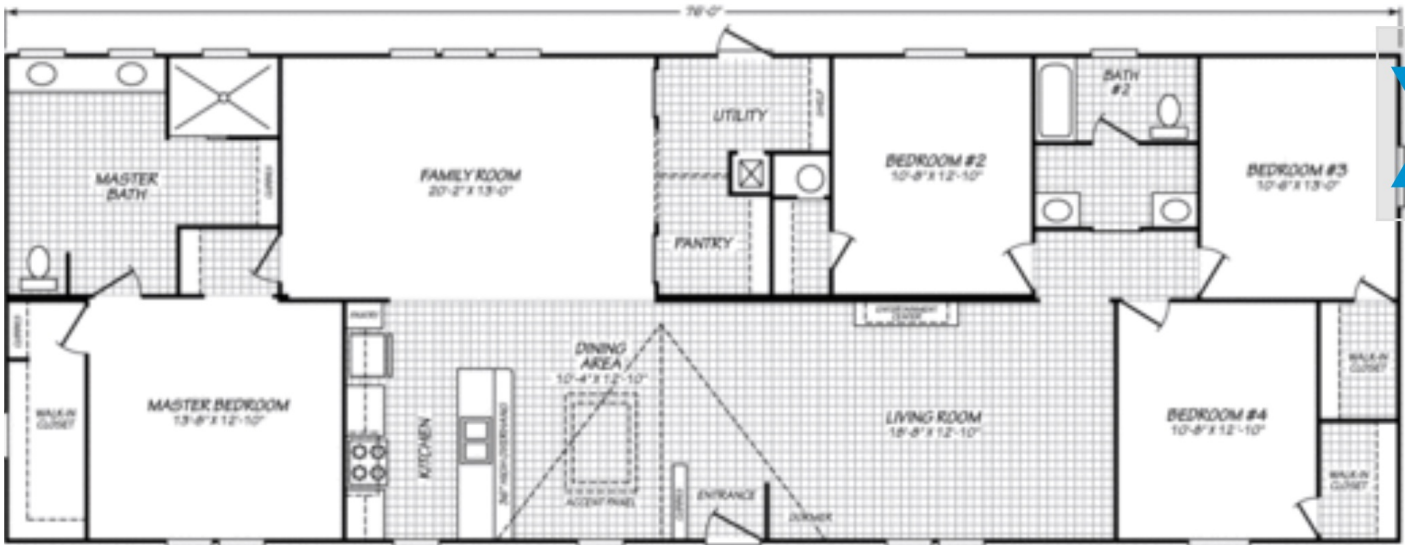

#2, FLEETWOOD "CATAMARAN" 0,00 USD

iPad

3:21 PM
fleetwoodhomes.com

96%

©2016 FLEETWOOD HOMES INC.
ALL RIGHTS RESERVED