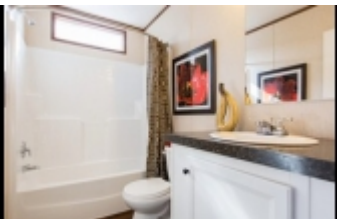

#10, CLAYTON "ALPINE RIDGE" 0,00 USD

**PROPERTY INFORMATION:**

Address : 1050 county road 28, Clanton, 35046, Alabama

Category : New Homes

Property type	: New
Is Feature	: Yes
Sold	: 0000-00-00
Number bathrooms	: 3
Number bedrooms	: 2