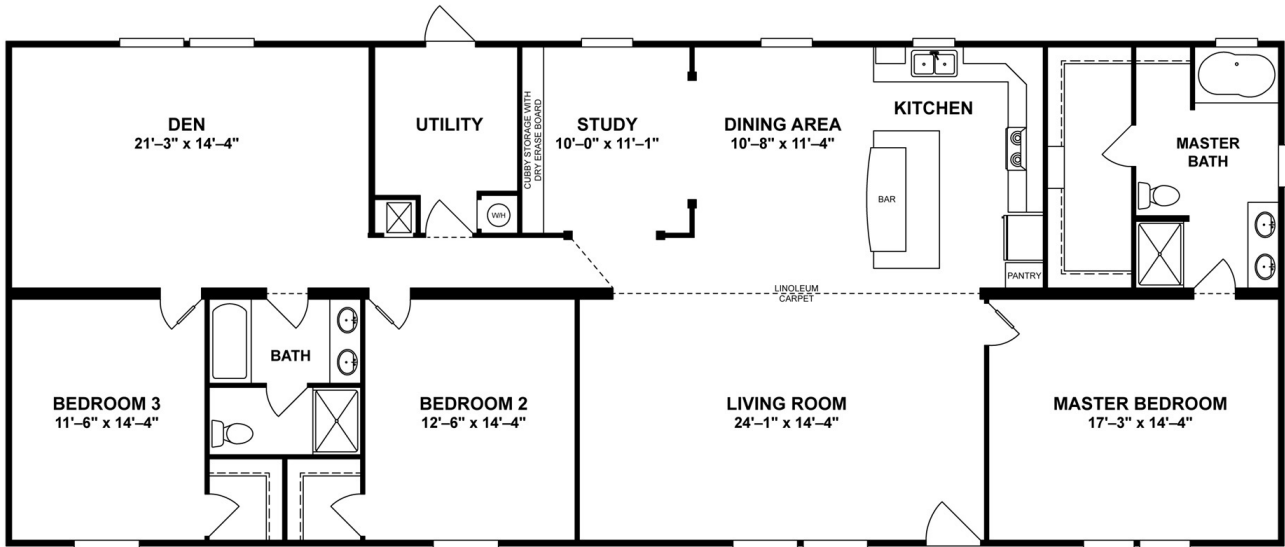

#13, CLAYTON- THE COMMANDER 0,00 USD

PROPERTY INFORMATION:

Address : 37647 US Hwy 280, 35150, Alabama
Category : New Homes
Property type : New
Is Feature : Yes
Sold : 0000-00-00

PROPERTY INFORMATION:

#13
Â Spacious 4 bedroom, 2 bath with lots of closet space and built in shelving! Separated dining/ breakfast nook and large laundry/ mudroom. Come by and let us customize your home today!