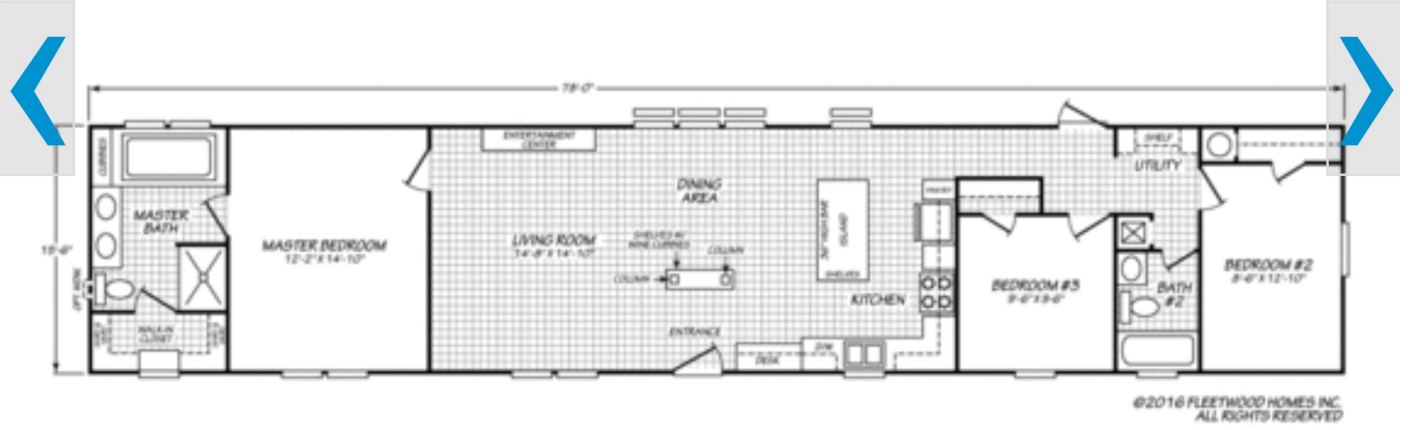

### PROPERTY INFORMATION:

Address : 1050 County Rd. 28, Clanton, Alabama  
Category : New Homes  
Property type : New  
Is Feature : Yes  
Sold : 0000-00-00  
Number bathrooms : 2  
Number bedrooms : 3