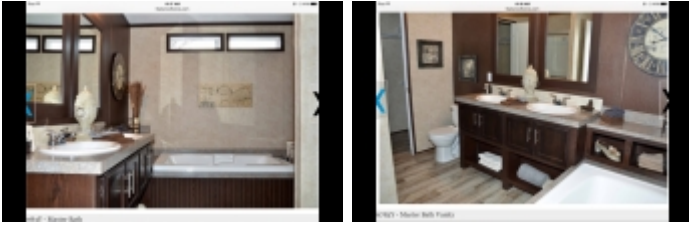

### PROPERTY INFORMATION:

Address : 1050 County Rd. 28, Clanton, Alabama  
Category : New Homes  
Property type : New  
Is Feature : Yes  
Sold : 0000-00-00  
Number bathrooms : 2  
Number bedrooms : 3