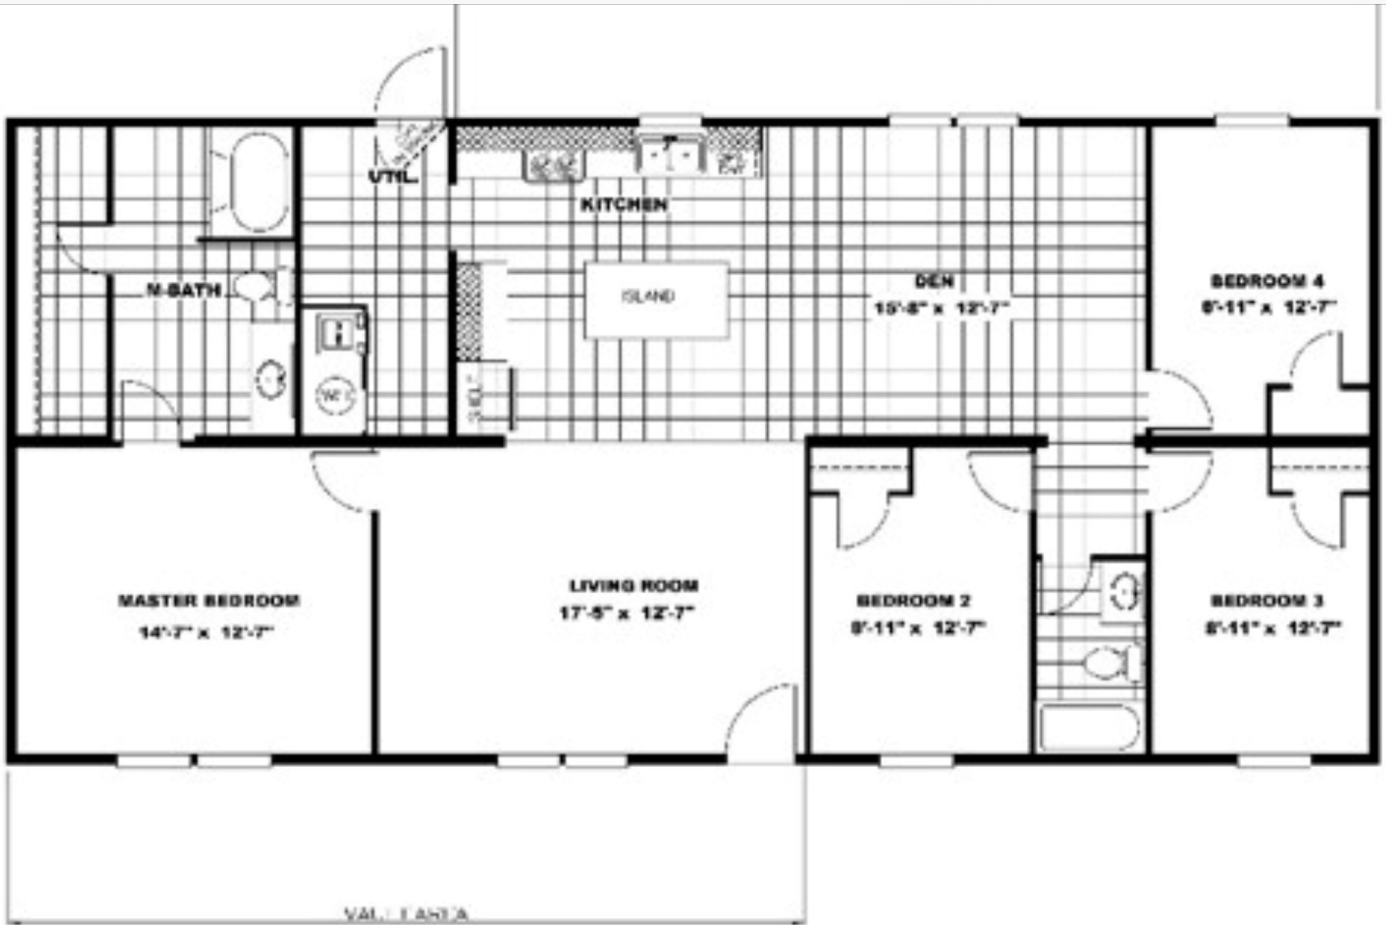

#16, CLAYTON- DUAL THREAT 28X48 0,00 USD

iPad

5:35 PM
trumhtn.com

61%

PROPERTY INFORMATION:

Address : 37647 US Hwy 280, Sylacauga, 35150, Alabama
Category : New Homes
Property type : New
Is Feature : Yes
Sold : 0000-00-00