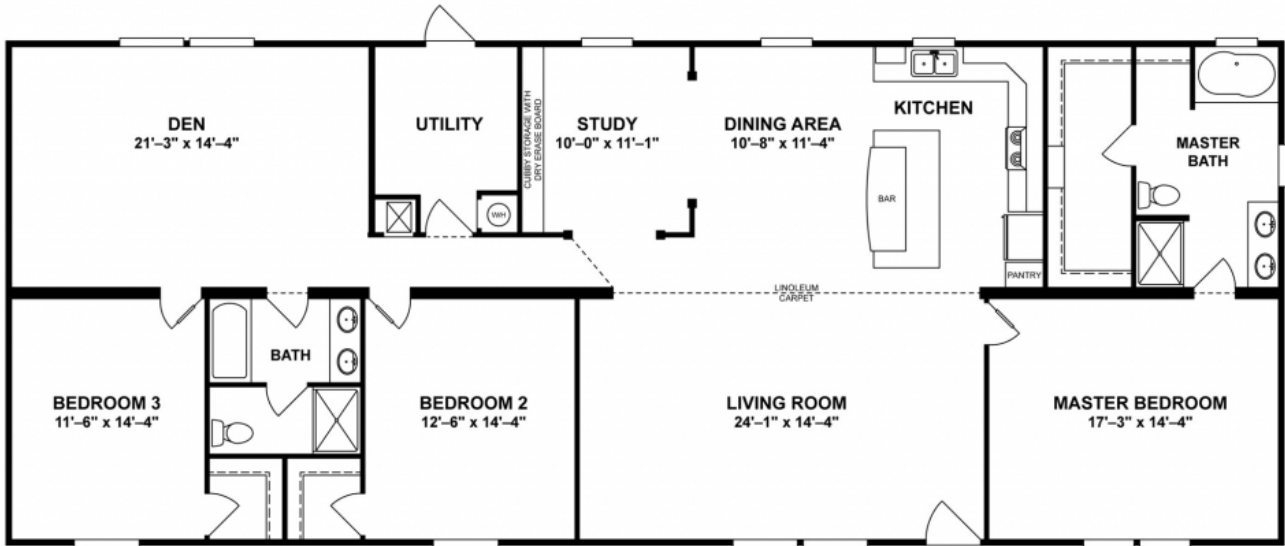

#15, CLAYTON "THE COMMANDER" 0,00 USD

PROPERTY INFORMATION:

Address : 1050 county road 28, Clanton, 35046, Alabama

Category : New Homes

Property type	: New
Is Feature	: Yes
Sold	: 0000-00-00
Number bathrooms	: 2
Number bedrooms	: 4

PROPERTY INFORMATION:

#15