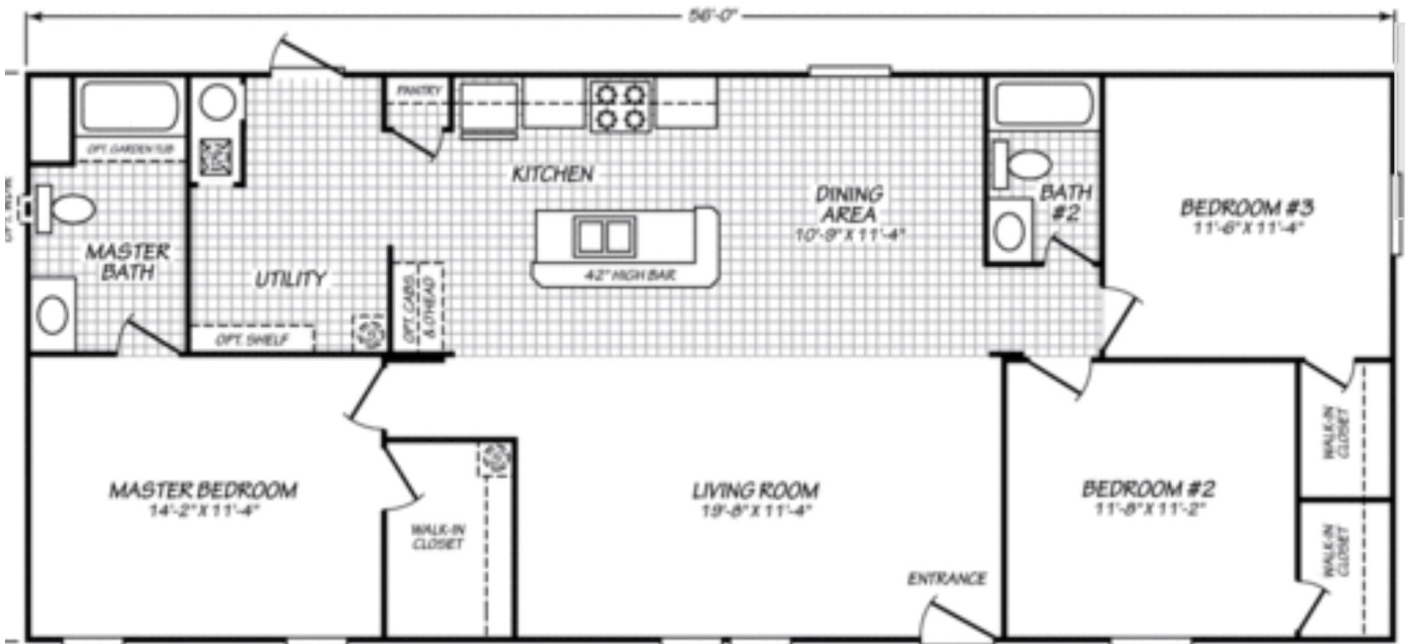

#8, FLEETWOOD BERKSHIRE 0,00 USD

iPad

1:57 PM
fleetwoodhomes.com

59%

©2016 FLEETWOOD HOMES INC.
ALL RIGHTS RESERVED

PROPERTY INFORMATION:

Address	: 37647 US Hwy 280, Sylacauga, 35051, Alabama
Category	: New Homes
Property type	: New
Is Feature	: Yes
Number bathrooms	: 2
Number bedrooms	: 3

PROPERTY INFORMATION:

24x56