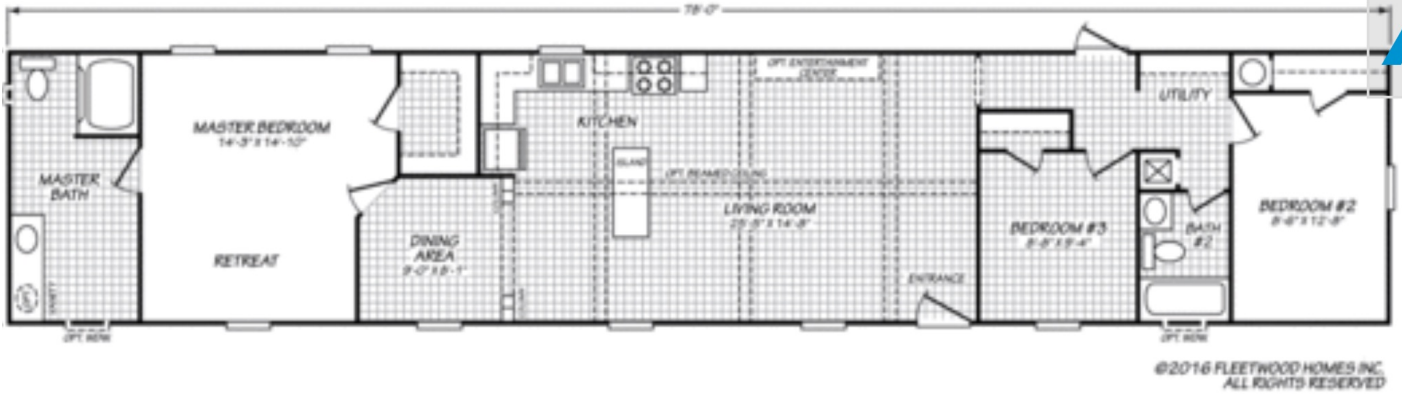

# #18, FLEETWOOD "X" 16X82 0,00 USD

iPad

3:14 PM  
fleetwoodhomes.com

97%

©2016 FLEETWOOD HOMES INC.  
ALL RIGHTS RESERVED

## PROPERTY INFORMATION:

Address : 37647 U S Hwy 280, Sylacauga, 35150, Alabama  
Category : New Homes

Property type	: New
Is Feature	: Yes
Sold	: 0000-00-00
Number bathrooms	: 2
Number bedrooms	: 3

**PROPERTY INFORMATION:**