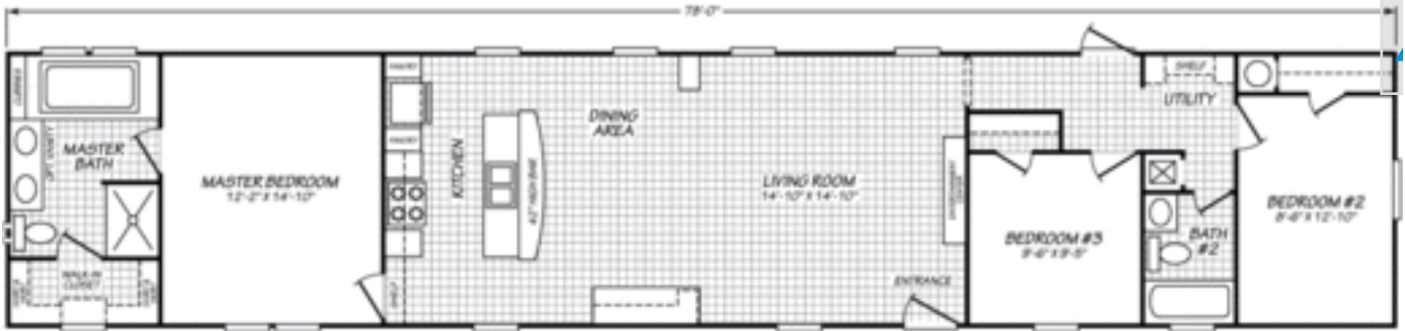

#3, FLEETWOOD "K" 16X82 0,00 USD

iPad

3:08 PM
fleetwoodhomes.com

99%

©2016 FLEETWOOD HOMES INC.
ALL RIGHTS RESERVED