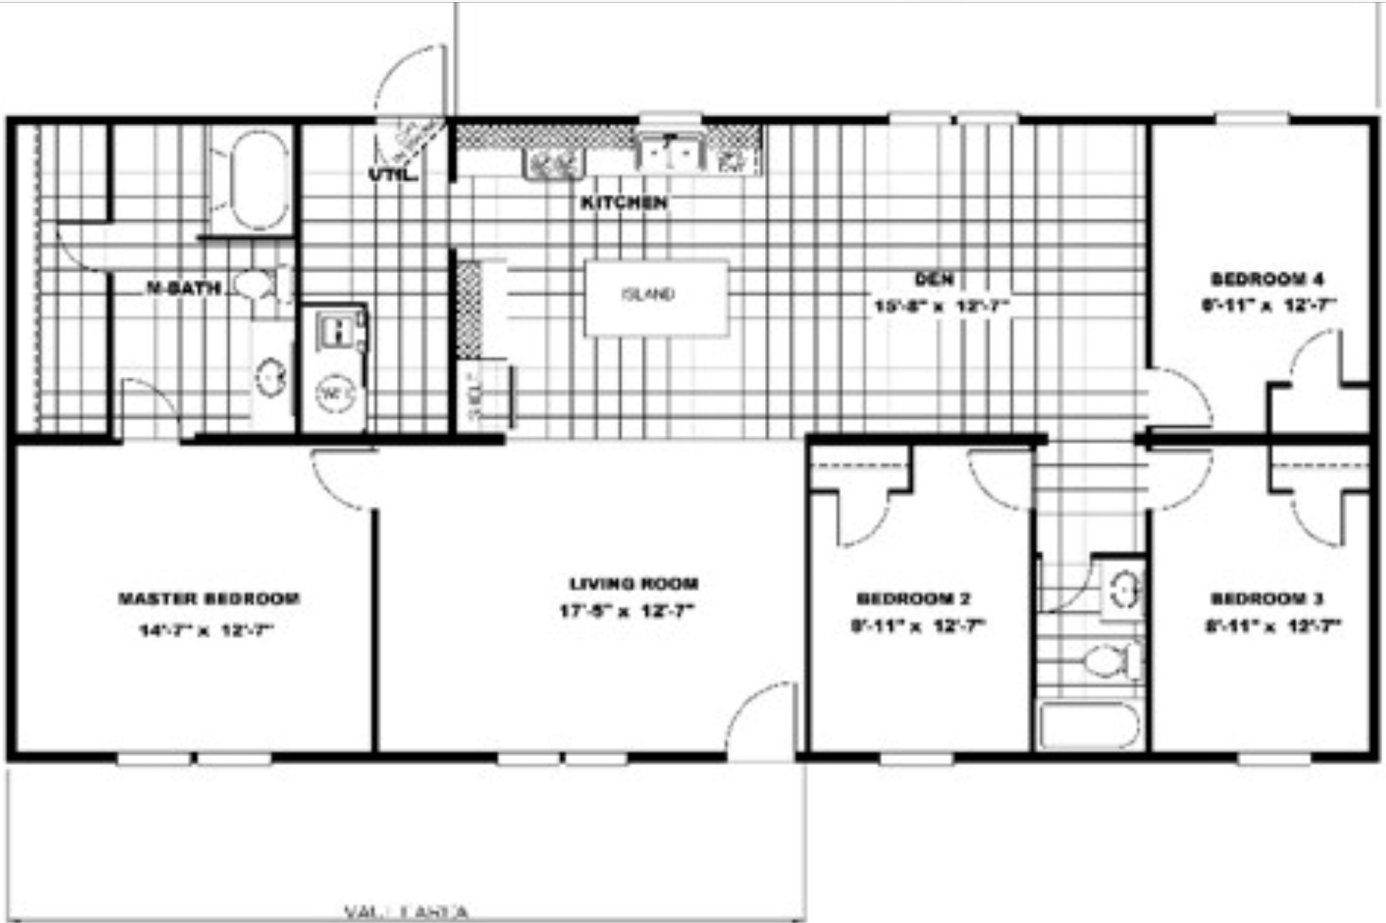

#12, CLAYTON TRU "THE LISTON" 0,00 USD

iPad

5:35 PM
trumhtn.com

61%

PROPERTY INFORMATION:

Address	: 37647 U S Hwy 280, Clanton, 35150, Alabama
Category	: New Homes
Property type	: New
Is Feature	: Yes
Sold	: 0000-00-00
Number bathrooms	: 2
Number bedrooms	: 3

PROPERTY INFORMATION:

#17