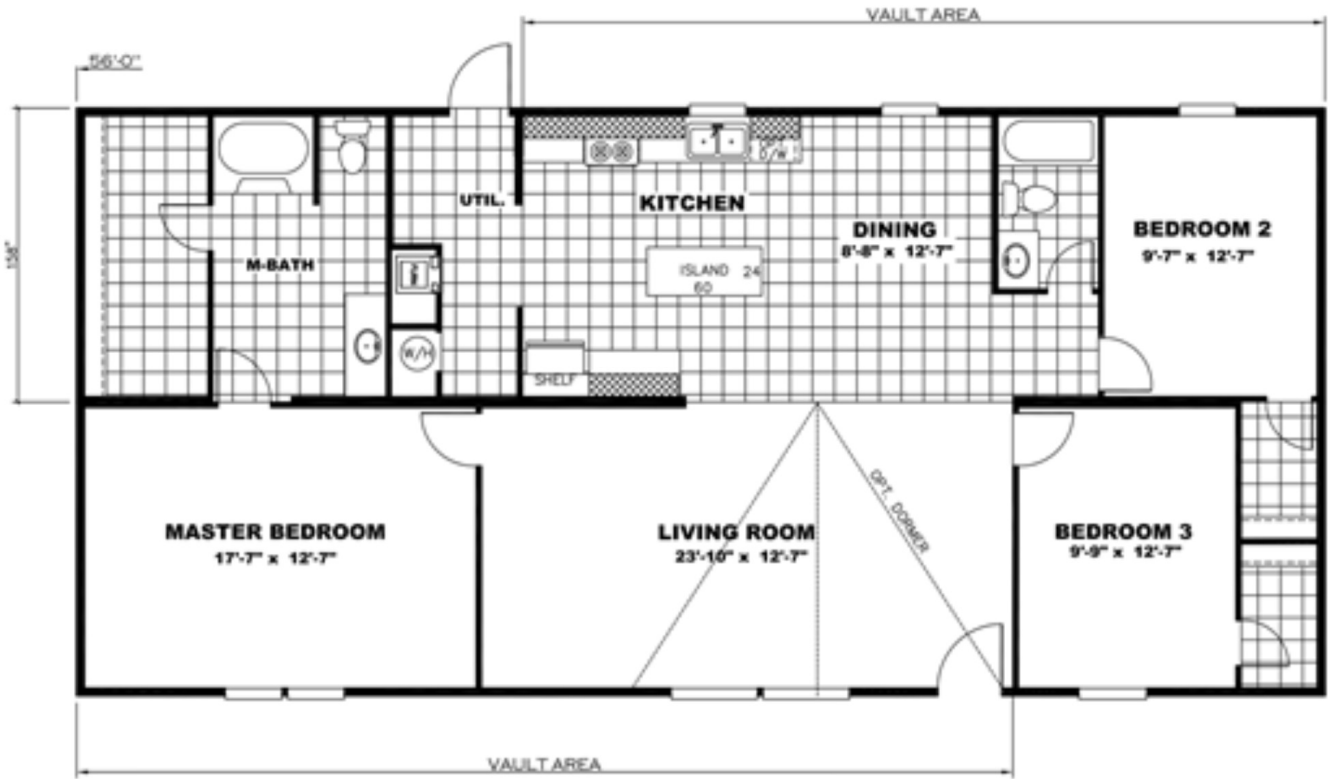

##, CLAYTON TRU "THE ALI" 0,00 USD

iPad

10:43 AM
trumhtn.com

87%

PROPERTY INFORMATION:

Address	: 1050 county road 28, Clanton, 35046, Alabama
Category	: New Homes
Property type	: New
Is Feature	: Yes
Sold	: 0000-00-00
Number bathrooms	: 2
Number bedrooms	: 3

PROPERTY INFORMATION:

#30