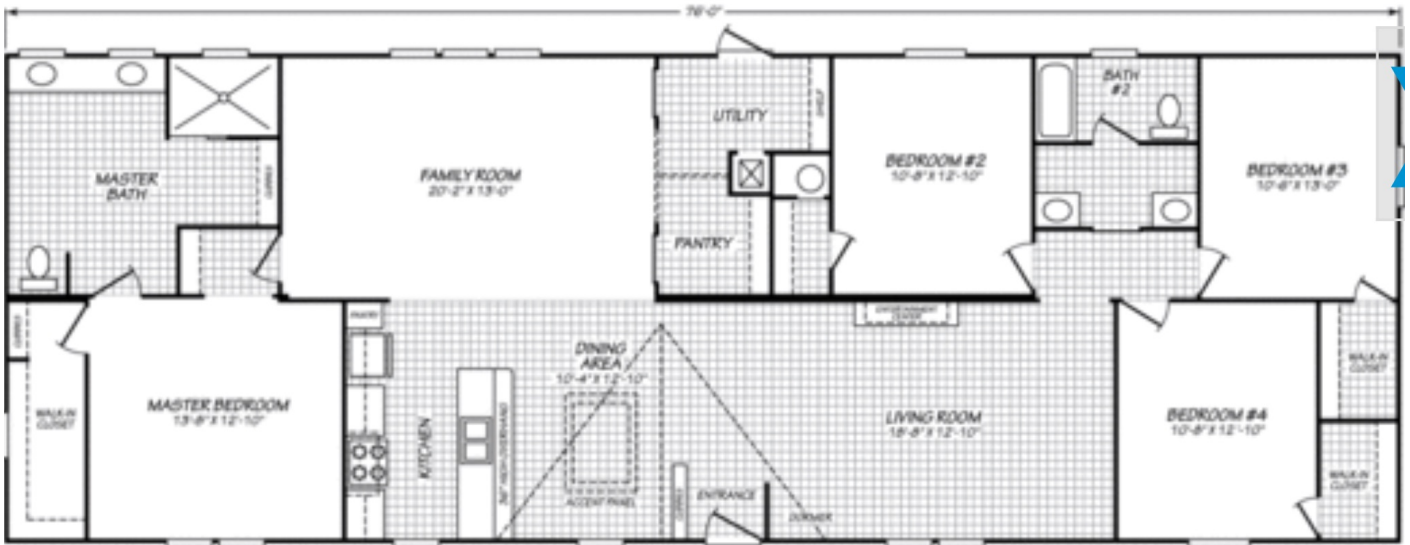

#2, FLEETWOOD "CATAMARAN" 0,00 USD

iPad

3:21 PM
fleetwoodhomes.com

96%

©2016 FLEETWOOD HOMES INC.
ALL RIGHTS RESERVED

PROPERTY INFORMATION:

Address	: 1050 county road 28, Clanton, 35046, Alabama
Category	: New Homes
Property type	: New
Sold	: 0000-00-00
Number bathrooms	: 2
Number bedrooms	: 4

PROPERTY INFORMATION:

#2