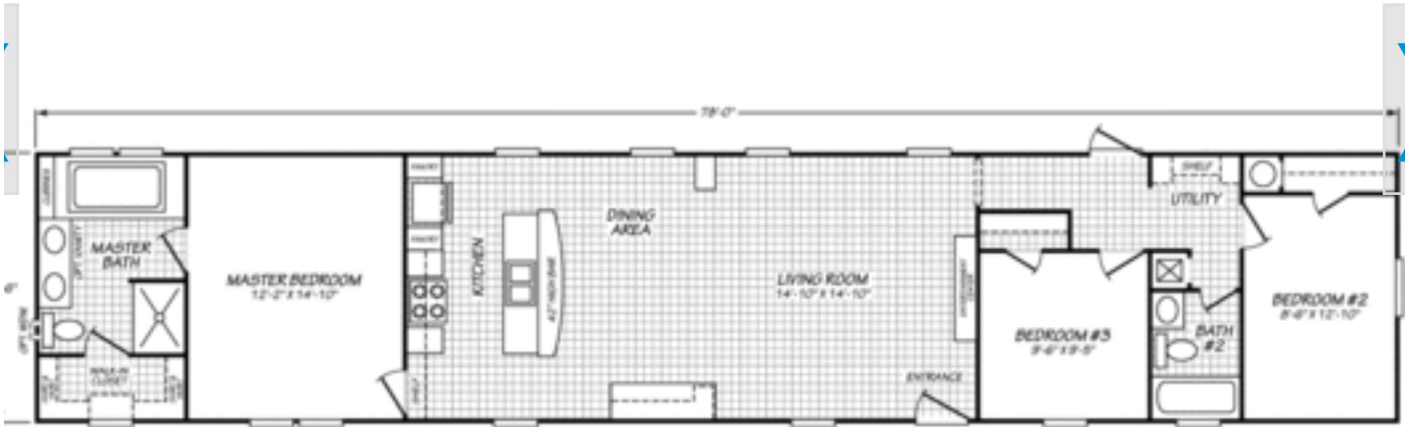

"K", FLEETWOOD- 16X82 "K" 0,00 USD

iPad

2:08 PM
fleetwoodhomes.com

76%

©2016 FLEETWOOD HOMES INC.
ALL RIGHTS RESERVED

PROPERTY INFORMATION:

Address	: 1050 County Rd. 28, Clanton, Alabama
Category	: New Homes
Property type	: New
Is Feature	: Yes
Sold	: 0000-00-00