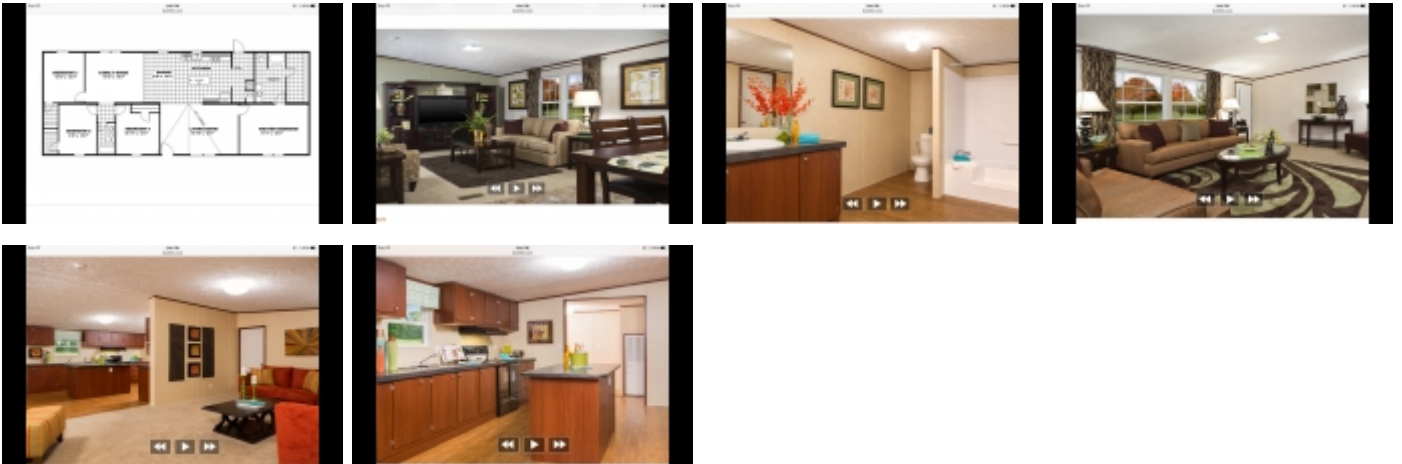

##, CLAYTON- TRU "TYSON" 0,00 USD

iPad

2:43 PM
trumhtn.com

66%

PROPERTY INFORMATION:

Address	: 1050 County Rd. 28, Clanton, Alabama
Category	: New Homes
Property type	: New
Is Feature	: Yes
Sold	: 0000-00-00
Number bathrooms	: 2
Number bedrooms	: 4