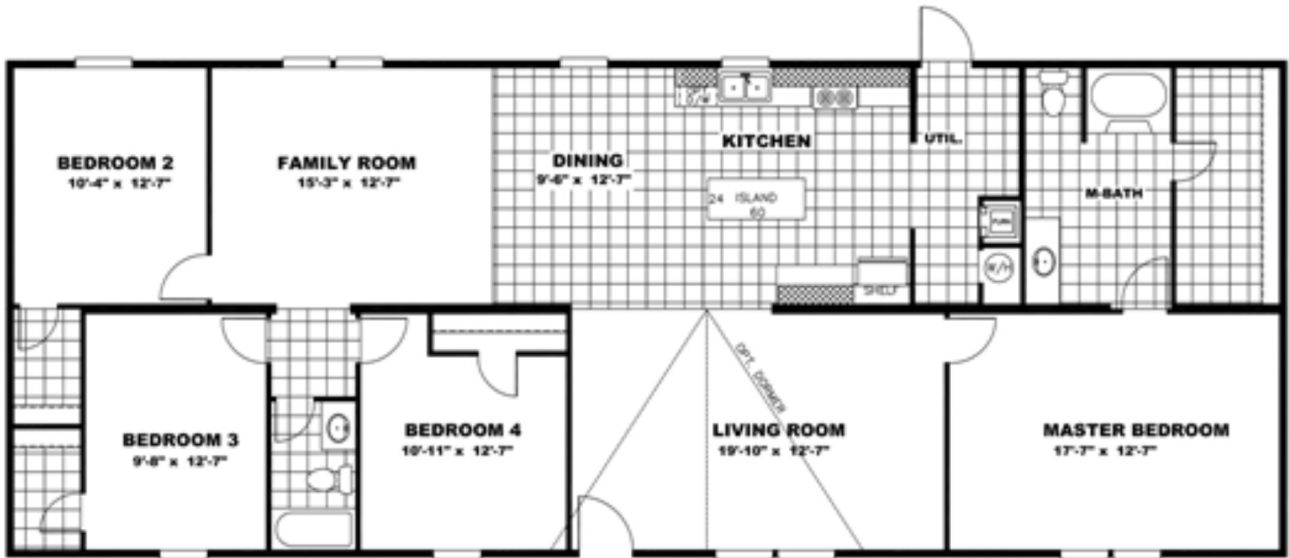

##, CLAYTON- TRU "TYSON" 0,00 USD

iPad

2:43 PM
trumhtn.com

66%

PROPERTY INFORMATION:

Address	: 1050 County Rd. 28, Clanton, Alabama
Category	: New Homes
Property type	: New
Is Feature	: Yes
Sold	: 0000-00-00
Number bathrooms	: 2
Number bedrooms	: 4

PROPERTY INFORMATION:

#3