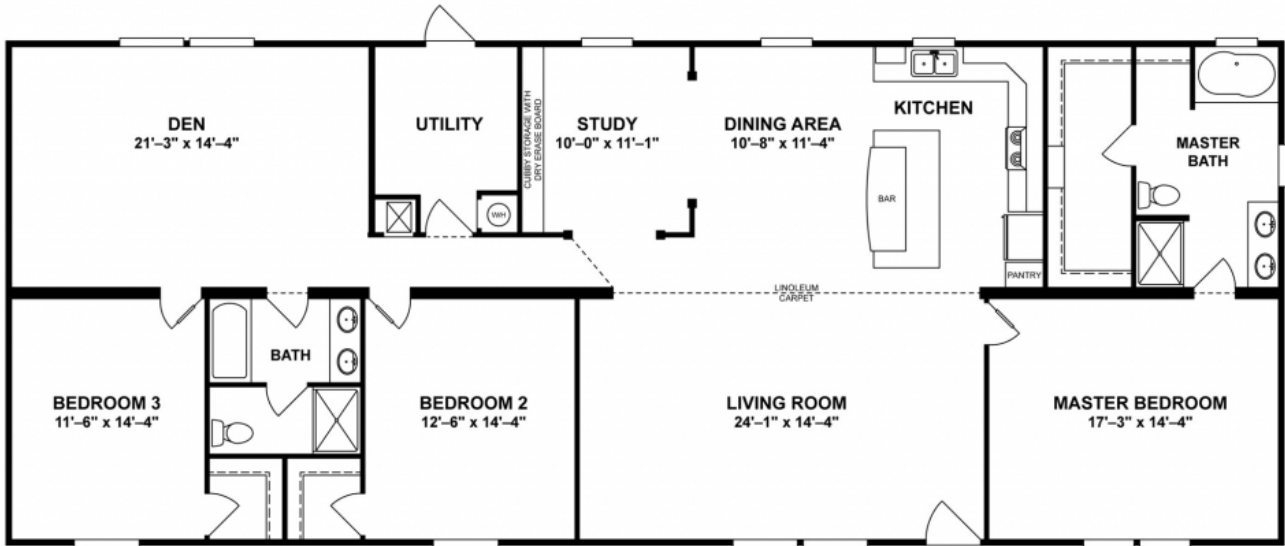

#15, CLAYTON "THE COMMANDER" 0,00 USD

**PROPERTY INFORMATION:**

Address : 1050 county road 28, Clanton, 35046, Alabama

Category : New Homes

Property type	: New
Is Feature	: Yes
Sold	: 0000-00-00
Number bathrooms	: 2
Number bedrooms	: 4

#### PROPERTY INFORMATION:

#15