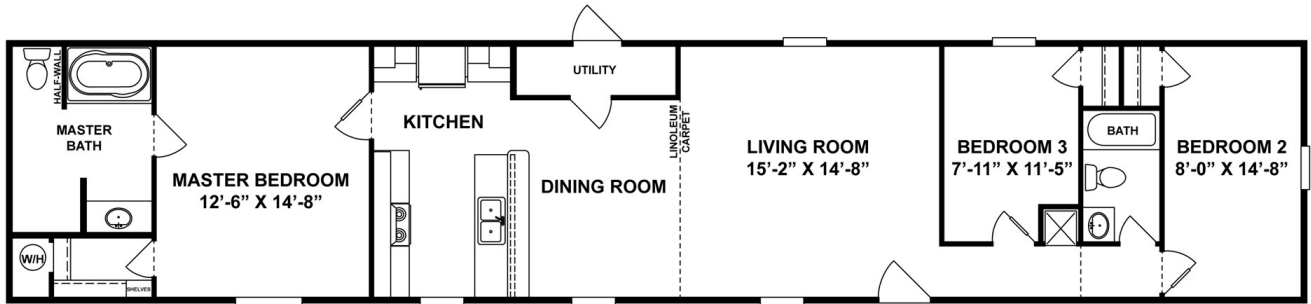

#11, CLAYTON "THE CHECK DOWN" 0,00 USD

PROPERTY INFORMATION:

Address	: 37647 U S Hwy 280, Sylacauga, 35150, Alabama
Category	: New Homes
Property type	: New
Is Feature	: Yes
Sold	: 0000-00-00
Number bathrooms	: 3
Number bedrooms	: 2

PROPERTY INFORMATION:

#11