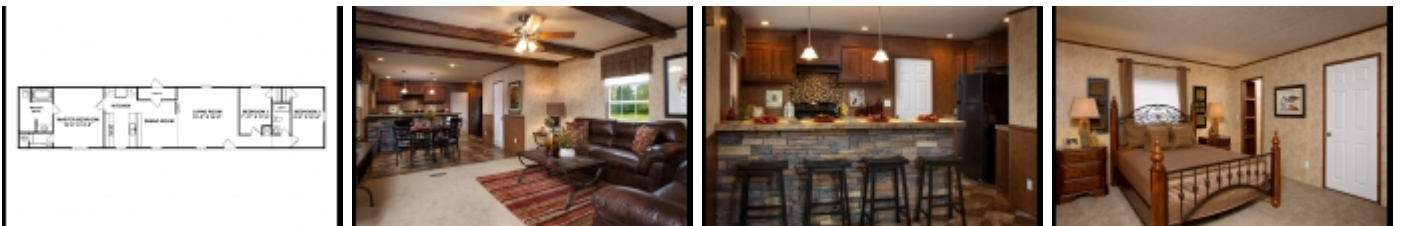

#11, CLAYTON "THE CHECK DOWN" 0,00 USD

PROPERTY INFORMATION:

Address	: 37647 U S Hwy 280, Sylacauga, 35150, Alabama
Category	: New Homes
Property type	: New
Is Feature	: Yes
Sold	: 0000-00-00
Number bathrooms	: 3
Number bedrooms	: 2