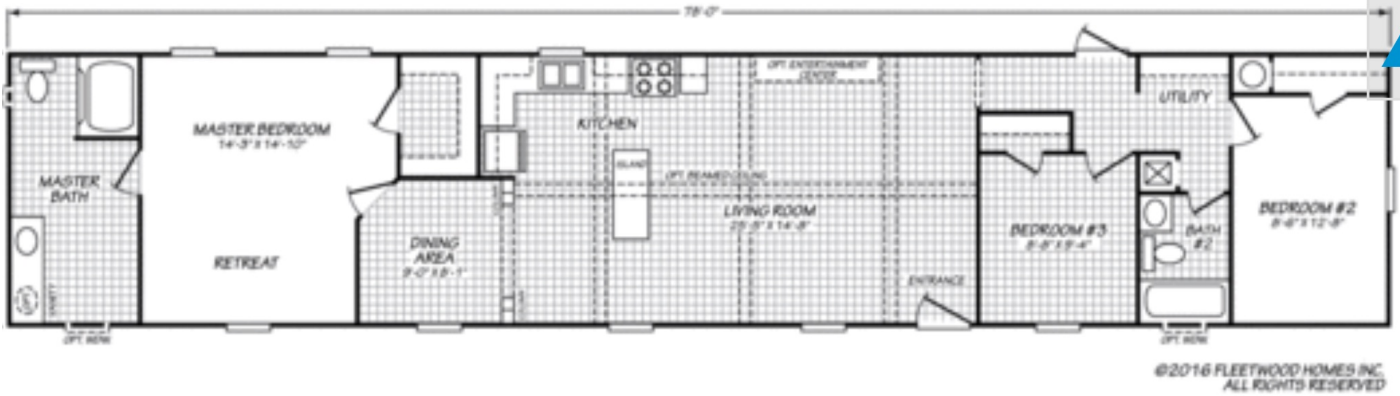

#18, FLEETWOOD "X" 16X82 0,00 USD

iPad

3:14 PM
fleetwoodhomes.com

97%

©2016 FLEETWOOD HOMES INC.
ALL RIGHTS RESERVED