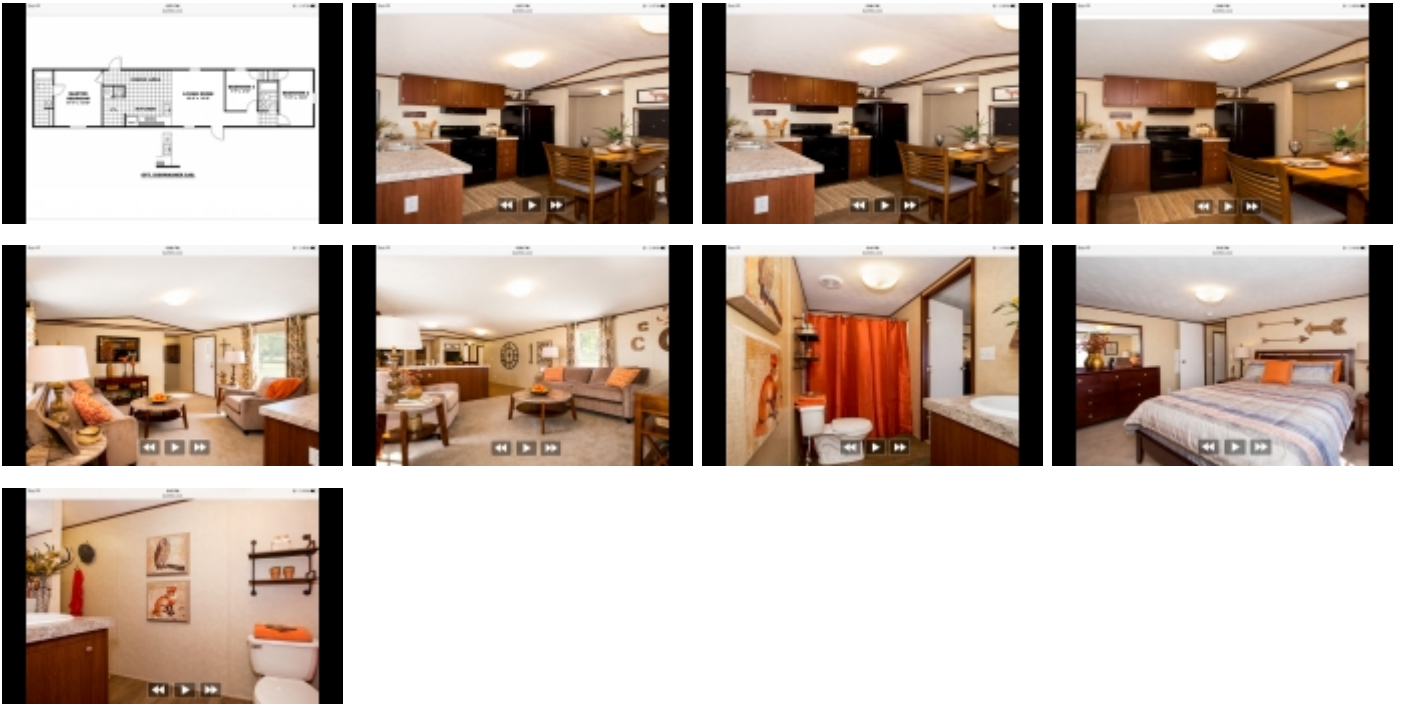

#20, CLAYTON TRU "THE STEAL" 0,00 USD

iPad

5:07 PM  
trumhtn.com

67%

**PROPERTY INFORMATION:**

Address : 37647 U S Hwy 280, Sylacauga, 35150, Alabama  
Category : New Homes

Property type	: New
Is Feature	: Yes
Sold	: 0000-00-00
Number bathrooms	: 2
Number bedrooms	: 3