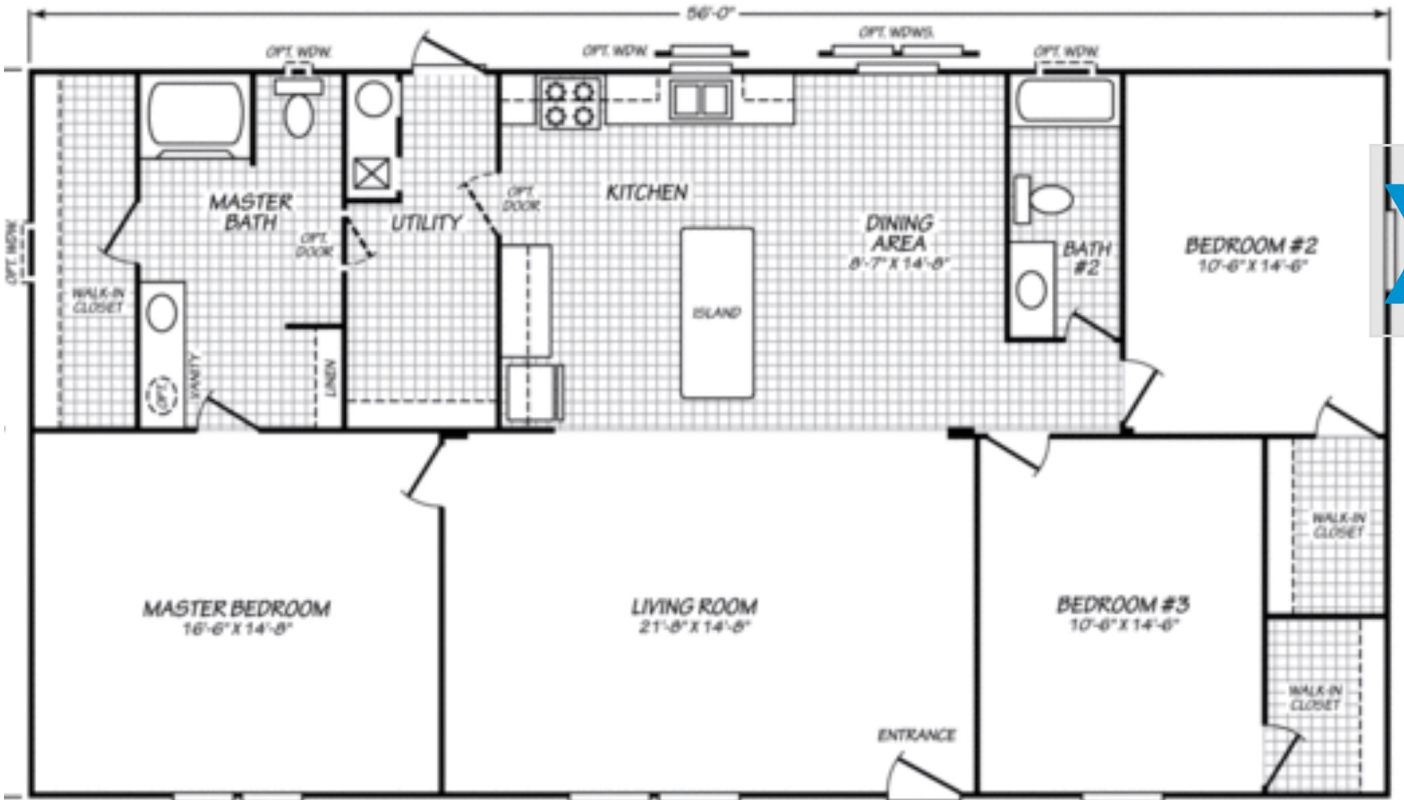

##, FLEETWOOD 32563X 0,00 USD

iPad

12:50 PM
fleetwoodhomes.com

72%

©2016 FLEETWOOD HOMES INC.
ALL RIGHTS RESERVED

PROPERTY INFORMATION:

Address : 37647 U S Hwy 280, Sylacauga, 35150, Alabama
Category : New Homes
Property type : New
Is Feature : Yes
Sold : 0000-00-00
Number bathrooms : 2
Number bedrooms : 3

PROPERTY INFORMATION:

##